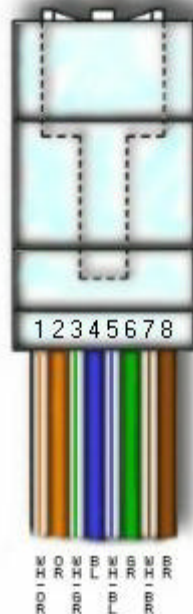

### Eight Position (RJ-45) Modular Cable

**T568B**  
(with clip down)

**T568A**  
(with clip down)

- UTP consists of 4 twisted pairs. The standard colors are:  
     white/blue - blue  
     white/orange - orange  
     white/green - green  
     white/brown - brown
- Hub to Hub or  
   Computer to Computer connection: one end T568A, other end  
   T568B (Crossover Cable).
- Hub to Computer connection: T568B on each end.